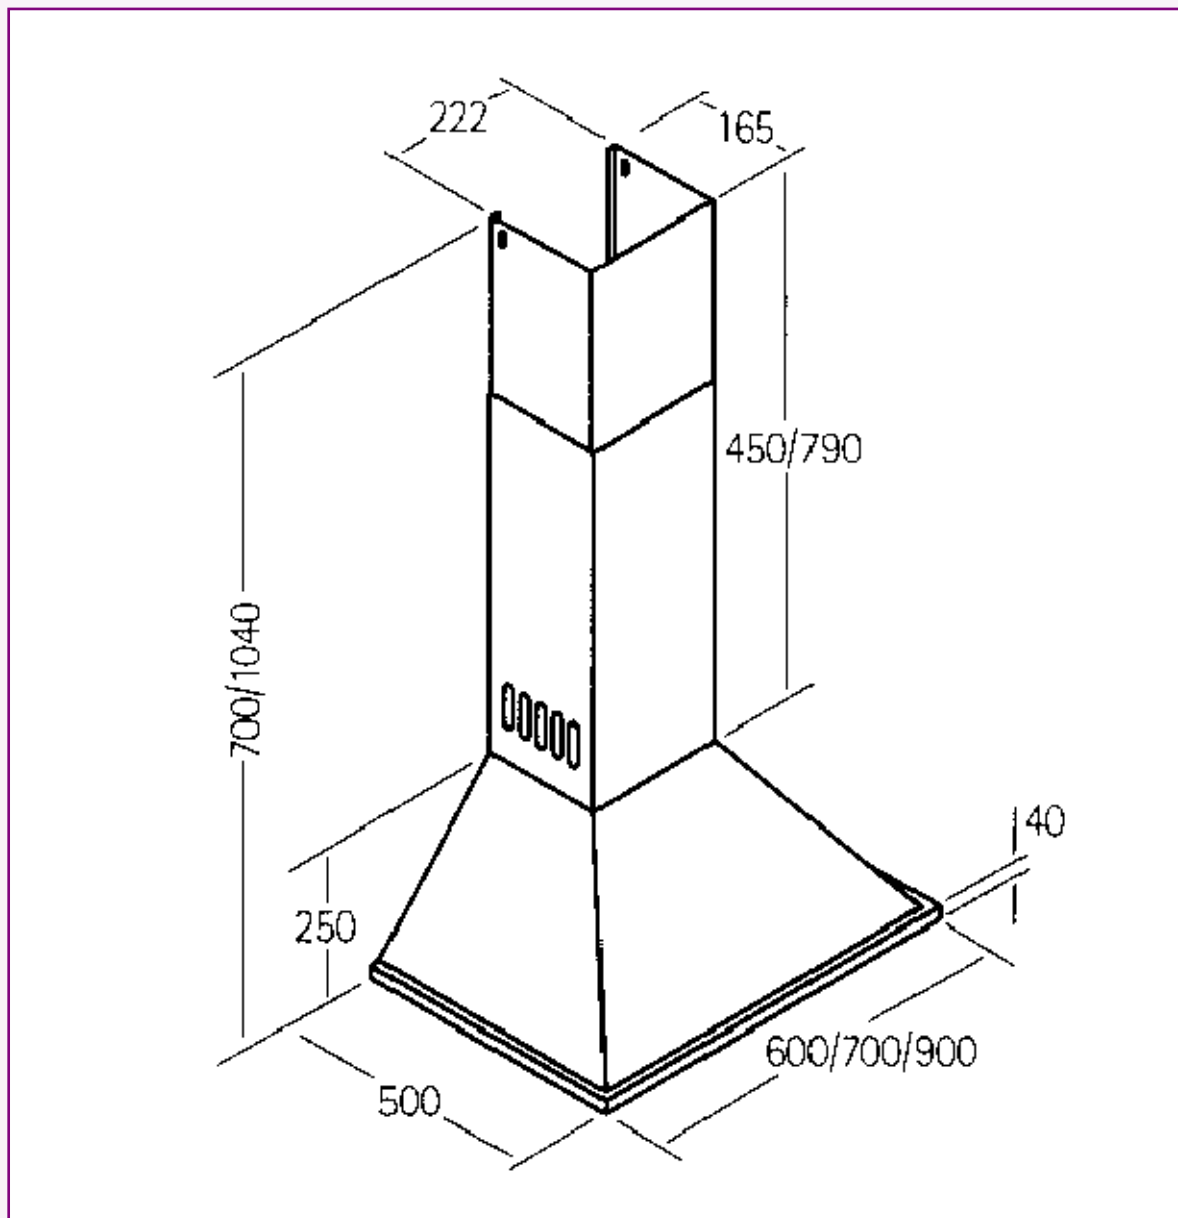

Model W

Vectaire Ltd
Lincoln Road
Cressex Business Park
High Wycombe
Bucks, HP12 3RH
Tel: +44(0)1494 522333
Fax: +44(0)1494 522337
Email: sales@vectaire.co.uk